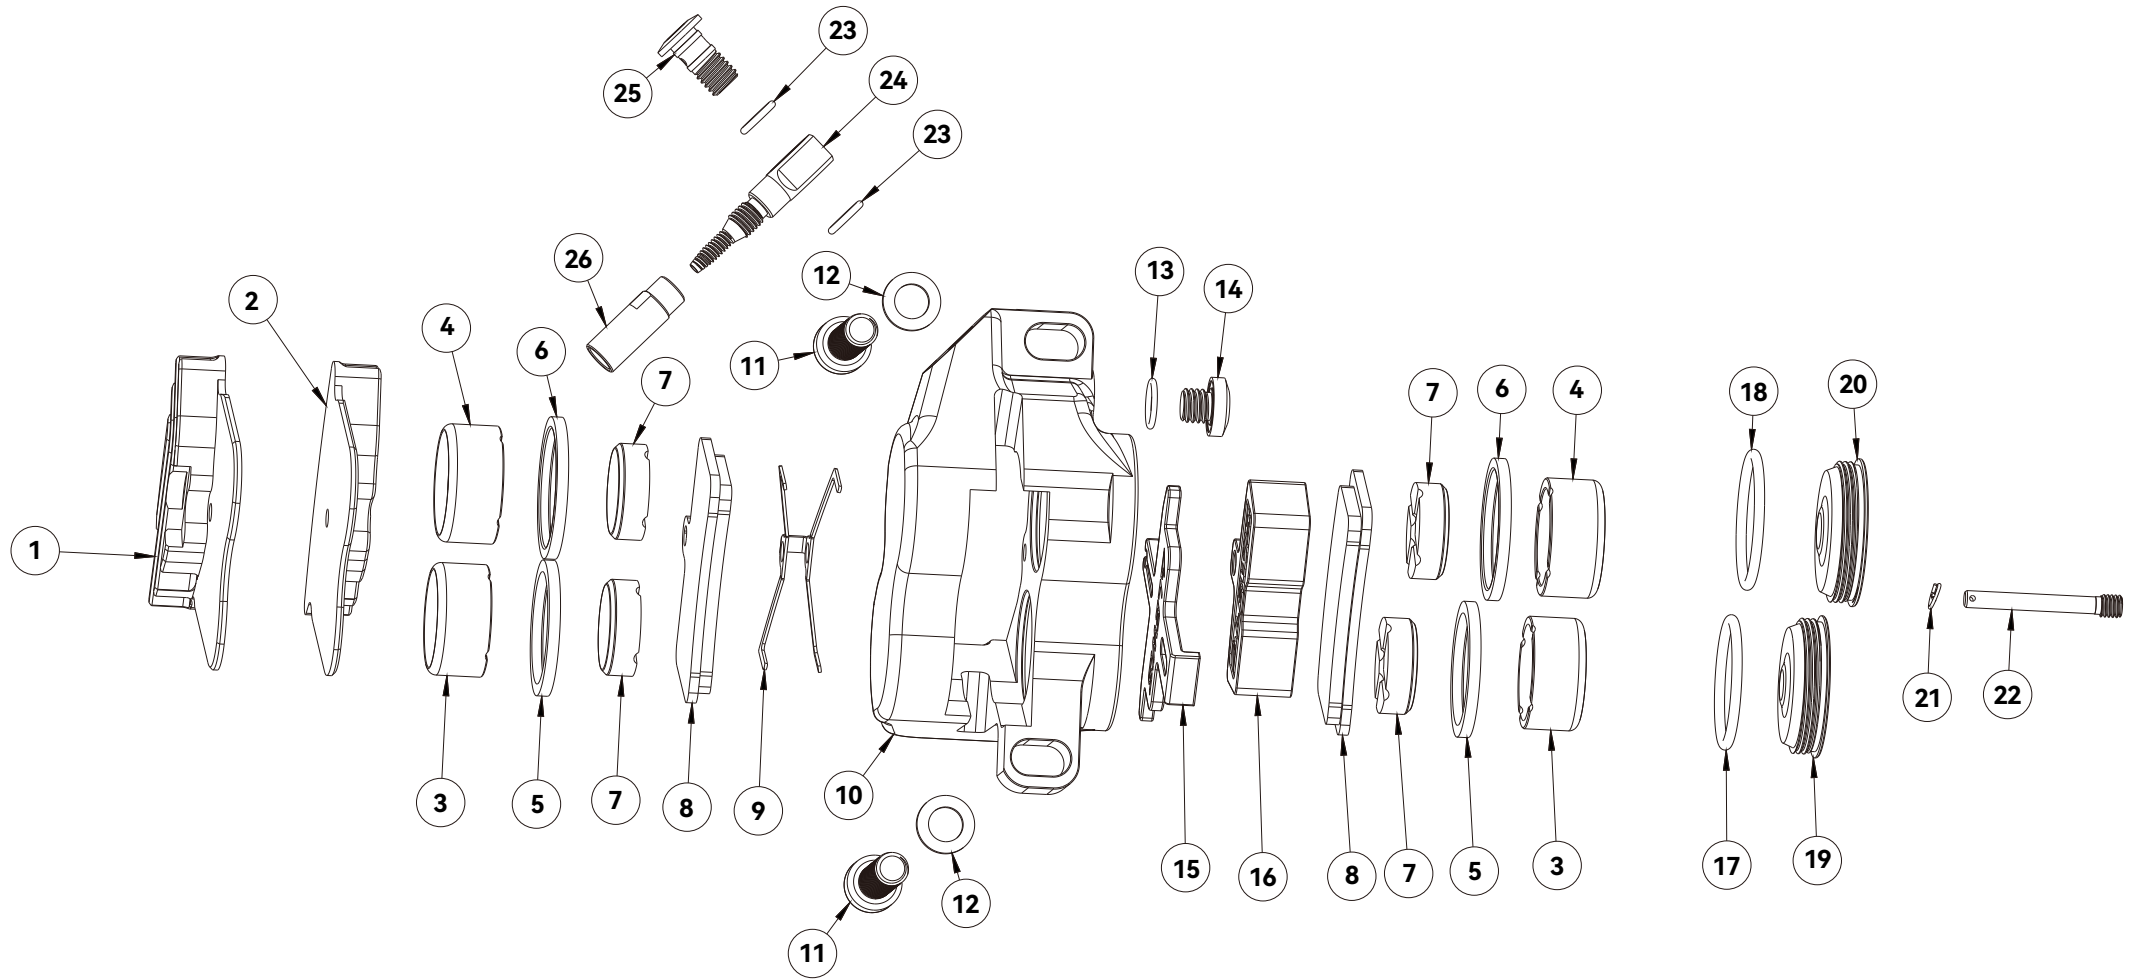

**2-3Nm**

24

**2Nm**

31

**5Nm**

**▲ Thread-Locking Adhesive**

**▲ Thread-Locking Adhesive**

**▲ Thread-Locking Adhesive**

**■ Thread-Locking Adhesive**

**▲ Piston Lubricant**

26

**■ Thread-Locking Adhesive**

**▲ Required**

**■ Recommended**

Serial No.	Component Number	Component Name	Quantity
1	CRP15	Cooling Fin ①	1
2	CRP14	Cooling Fin ②	1
3	CHS30	Piston (20mm)	2
4	CHS13	Piston (21mm)	2
5	CMF40_HNBR	Piston Seal (20mm)	2
6	CMF07_HNBR	Piston Seal (21mm)	2
7	CCT04	Piston Heat Insulation Bushing	4
8	CSP12	Brake Pad	2
9	CTP12	Brake Pad Retaining Spring	1
10	CBT66	Caliper Body	1
11	FE25020622	Caliper Mounting Bolt	2
12	FW01389010	Mounting Bolt Washer	2
13	COX070901	O-Ring	1

Serial No.	Component Number	Component Name	Quantity
14	CLS59	Bleed Screw	1
15	CDK01	Piston Block	1
16	CDK02	Piston Block (Large)	1
17	COX2042418	O-Ring	1
18	COX2142518	O-Ring	1
19	CGZ06	Caliper Seal Side Cover (20mm)	1
20	CGZ07	Caliper Seal Side Cover (21mm)	1
21	CTH09	Brake Pad Retaining Screw Circlip	1
22	CLS52_SUS	Brake Pad Pin	1
23	COX560812	O-Ring	2
24	CJT02	Hose Connector ①	1
25	CLS02_17	Connector Fixing Screw	1
26	CJT03	Hose Connector Sleeve②	1

11

**8Nm**

22

**< 1.5Nm**

22

**▲ Thread-Locking Adhesive**

14

**6Nm**