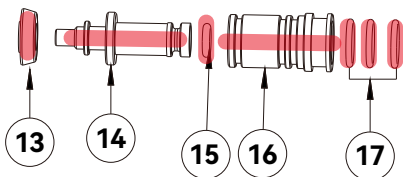

**3Nm**

6

**3-4Nm**

18

**5-6Nm**

28

**5Nm**

7

**2-3Nm**

24

**2Nm**

31

**5Nm**

**▲ Thread-Locking Adhesive**

**▲ Thread-Locking Adhesive**

**▲ Thread-Locking Adhesive**

**■ Thread-Locking Adhesive**

**▲ Piston Lubricant**

26

**■ Thread-Locking Adhesive**

**▲ Required**

**■ Recommended**

Serial No.	Component Number	Component Name	Quantity
1	CRP15	Cooling Fin ①	1
2	CRP14	Cooling Fin ②	1
3	CHS30	Piston (20mm)	2
4	CHS13	Piston (21mm)	2
5	CMF40_HNBR	Piston Seal (20mm)	2
6	CMF07_HNBR	Piston Seal (21mm)	2
7	CCT04	Piston Heat Insulation Bushing	4
8	CSP12	Brake Pad	2
9	CTP12	Brake Pad Retaining Spring	1
10	CBT66	Caliper Body	1
11	FE25020622	Caliper Mounting Bolt	2
12	FW01389010	Mounting Bolt Washer	2
13	COX070901	O-Ring	1